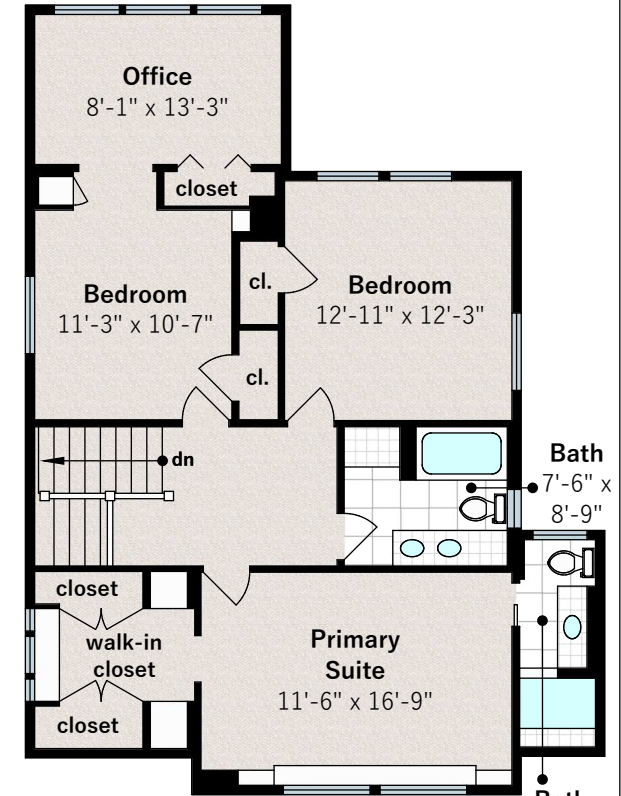

**Estimated Total Finished
Square Footage: 2,864 sqft**

Lower Level: 696 sqft
Main Level: 1,107 sqft
Upper Level: 1,061 sqft

**Estimated Total Unfinished
Square Footage: 414 sqft**

Lower Level: 414 sqft

188 Mountain Avenue

Oakland, CA 94611

Interior room dimensions are shown, and all square footage measured from perimeter of exterior walls. Decks, porches, and patios are not included in calculations.

Measured on December 29th, 2023