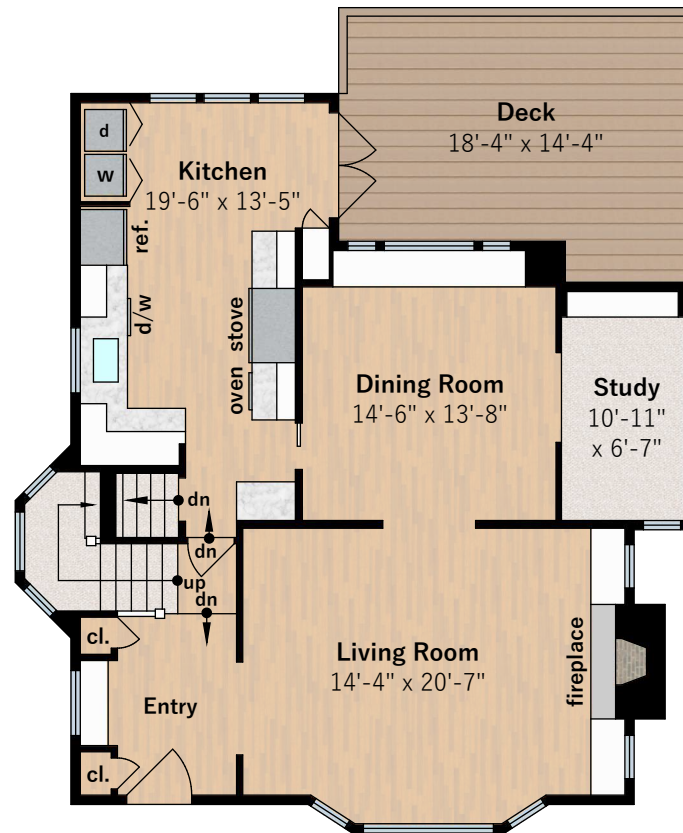

**Estimated Total Finished
Square Footage: 2,864 sqft**

Lower Level: 696 sqft
Main Level: 1,107 sqft
Upper Level: 1,061 sqft

**Estimated Total Unfinished
Square Footage: 414 sqft**

Lower Level: 414 sqft

188 Mountain Avenue

Oakland, CA 94611

Interior room dimensions are shown, and all square footage measured from perimeter of exterior walls. Decks, porches, and patios are not included in calculations.

Measured on December 29th, 2023