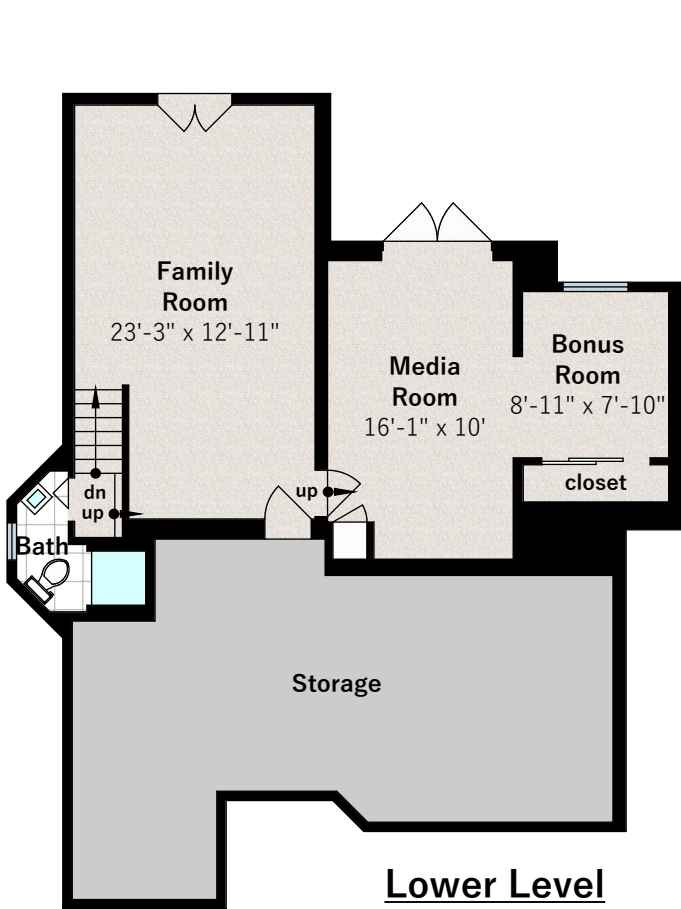

**Estimated Total Finished
Square Footage: 2,864 sqft**

Lower Level: 696 sqft
Main Level: 1,107 sqft
Upper Level: 1,061 sqft

**Estimated Total Unfinished
Square Footage: 414 sqft**

Lower Level: 414 sqft

188 Mountain Avenue

Oakland, CA 94611

Interior room dimensions are shown, and all square footage measured from perimeter of exterior walls. Decks, porches, and patios are not included in calculations.

Measured on December 29th, 2023